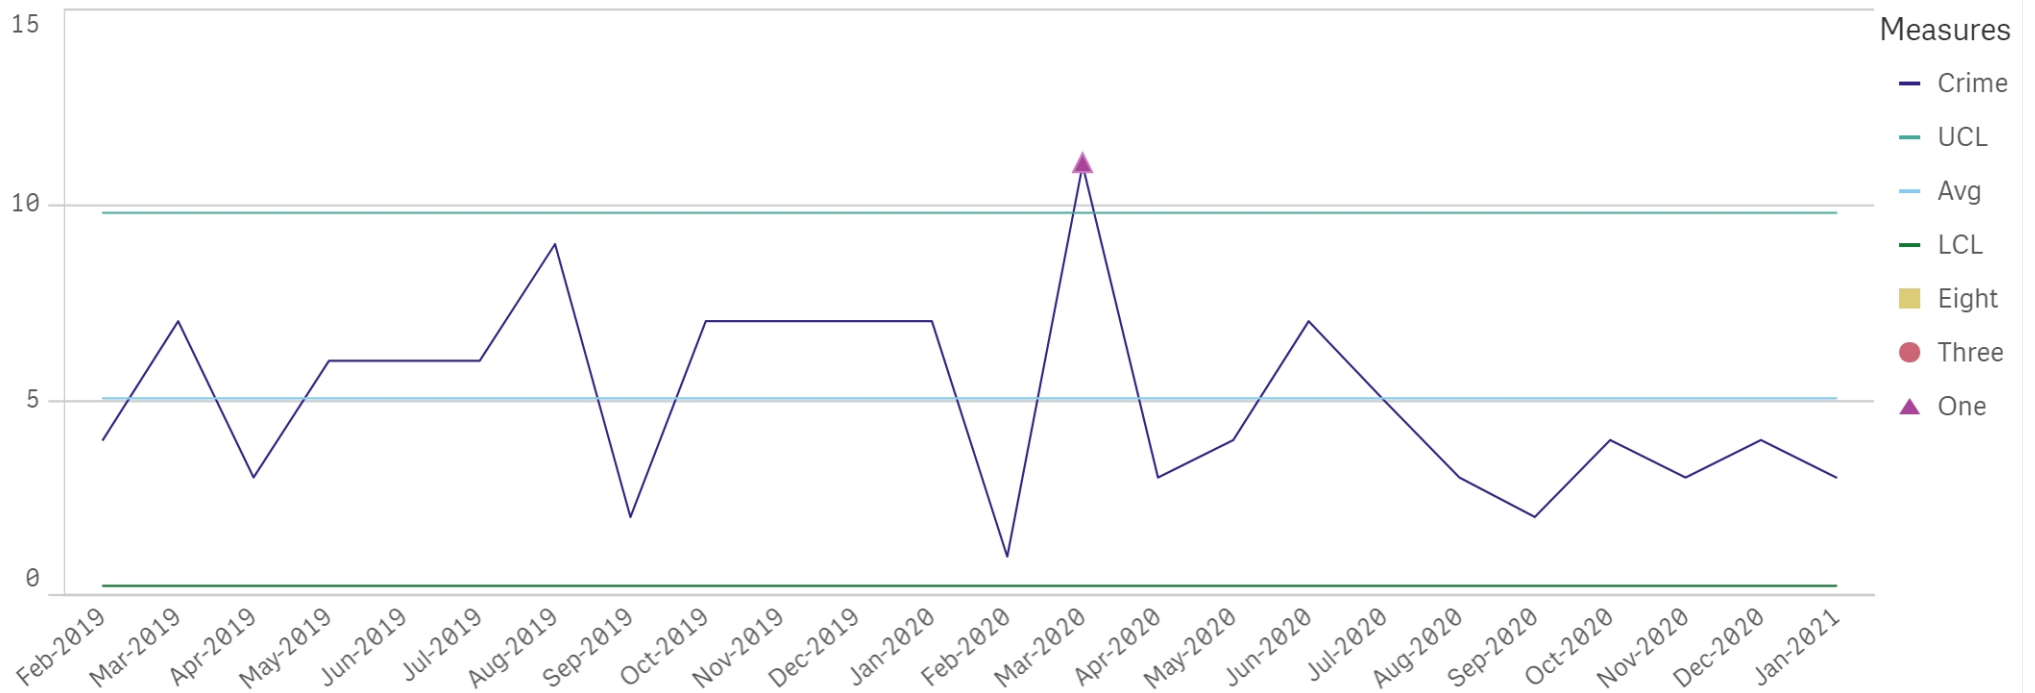

# Chippenham All Crime

24-month Crime Control Chart - Chippenham Town Centre, Chippenham Town North East, Chippenham Town South & Chippenham Town West ...

# Burglary offences

24-month Crime Control Chart - Chippenham Town Centre, Chippenham Town North East, Chippenham Town South & Chippenham Town West ...