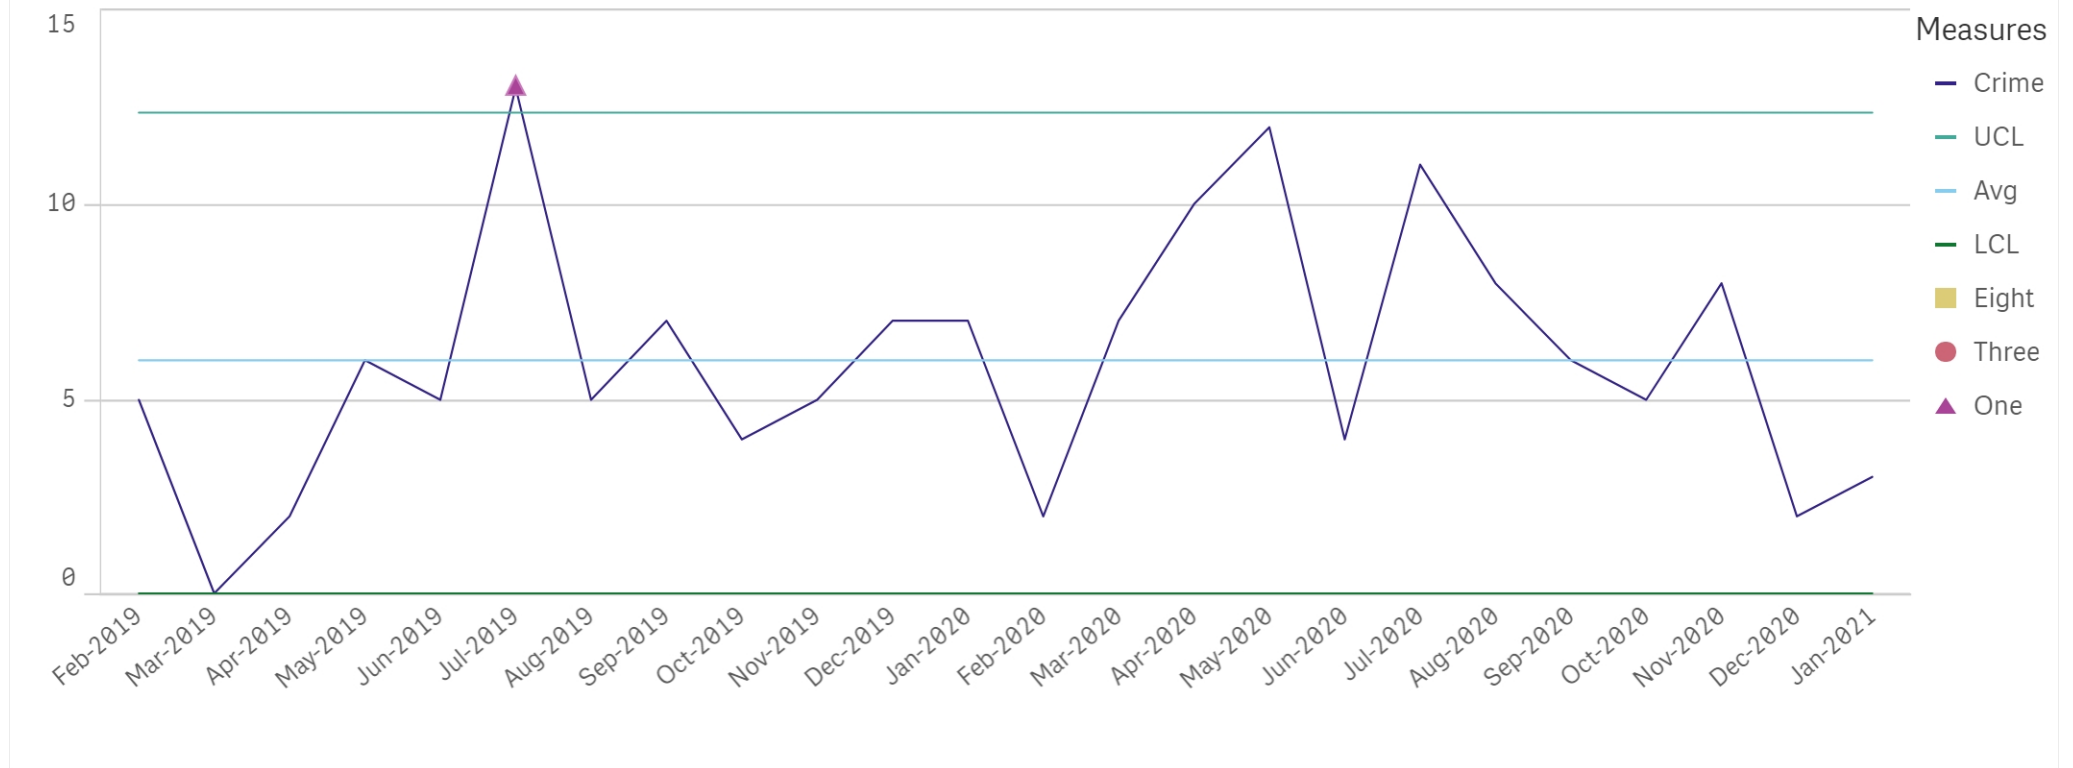

Drug offences

24-month Crime Control Chart - Chippenham Town Centre, Chippenham Town North East, Chippenham Town South & Chippenham Town West ...