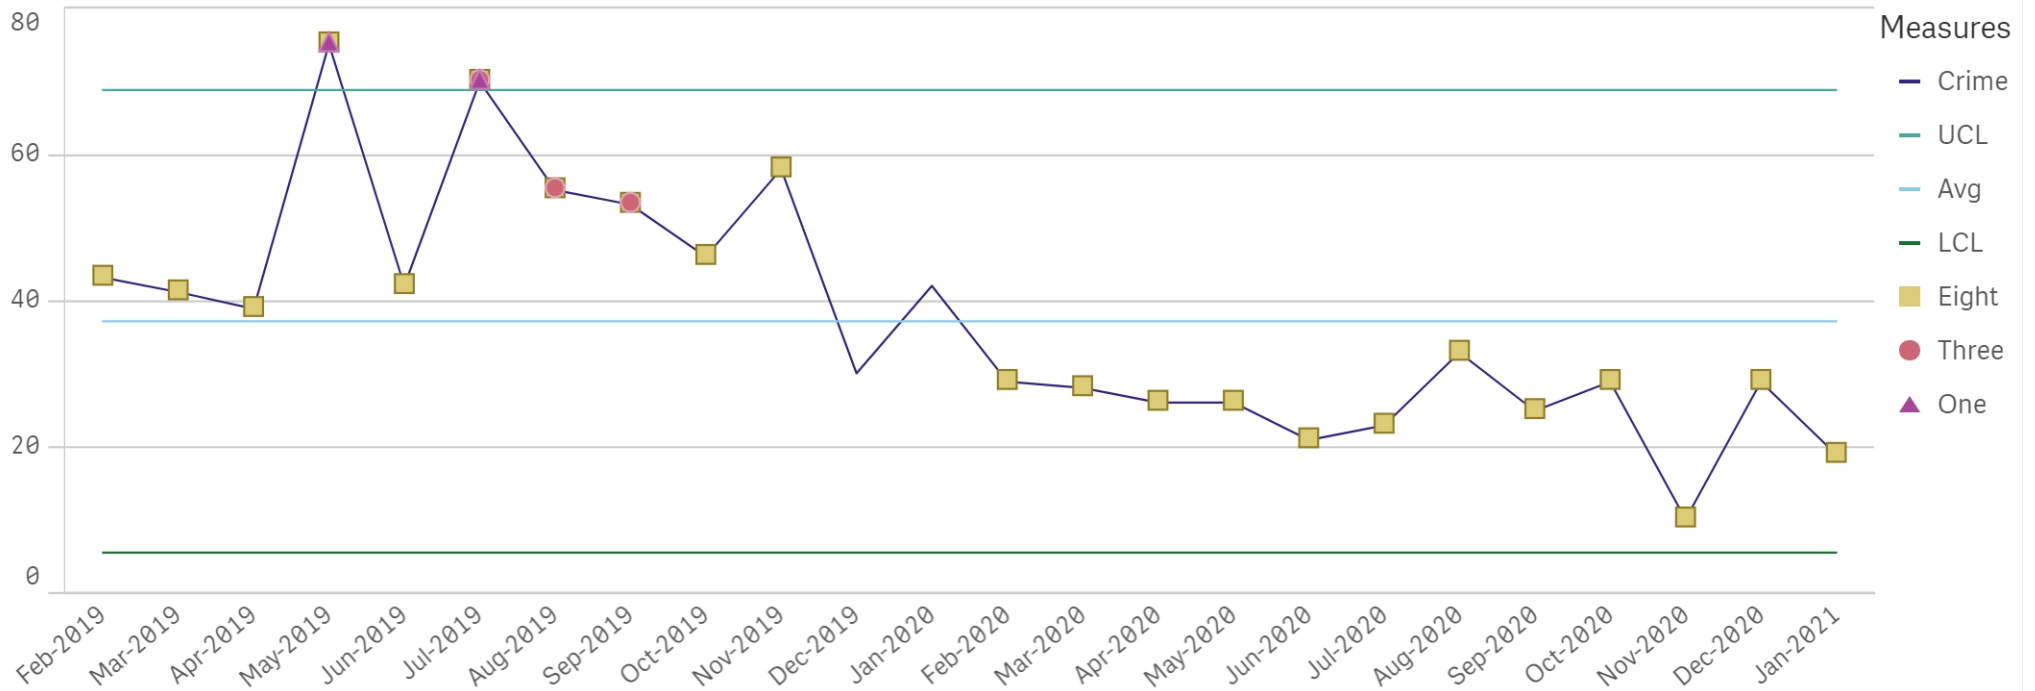

Theft offences

24-month Crime Control Chart - Chippenham Town Centre, Chippenham Town North East, Chippenham Town South & Chippenham Town West ...