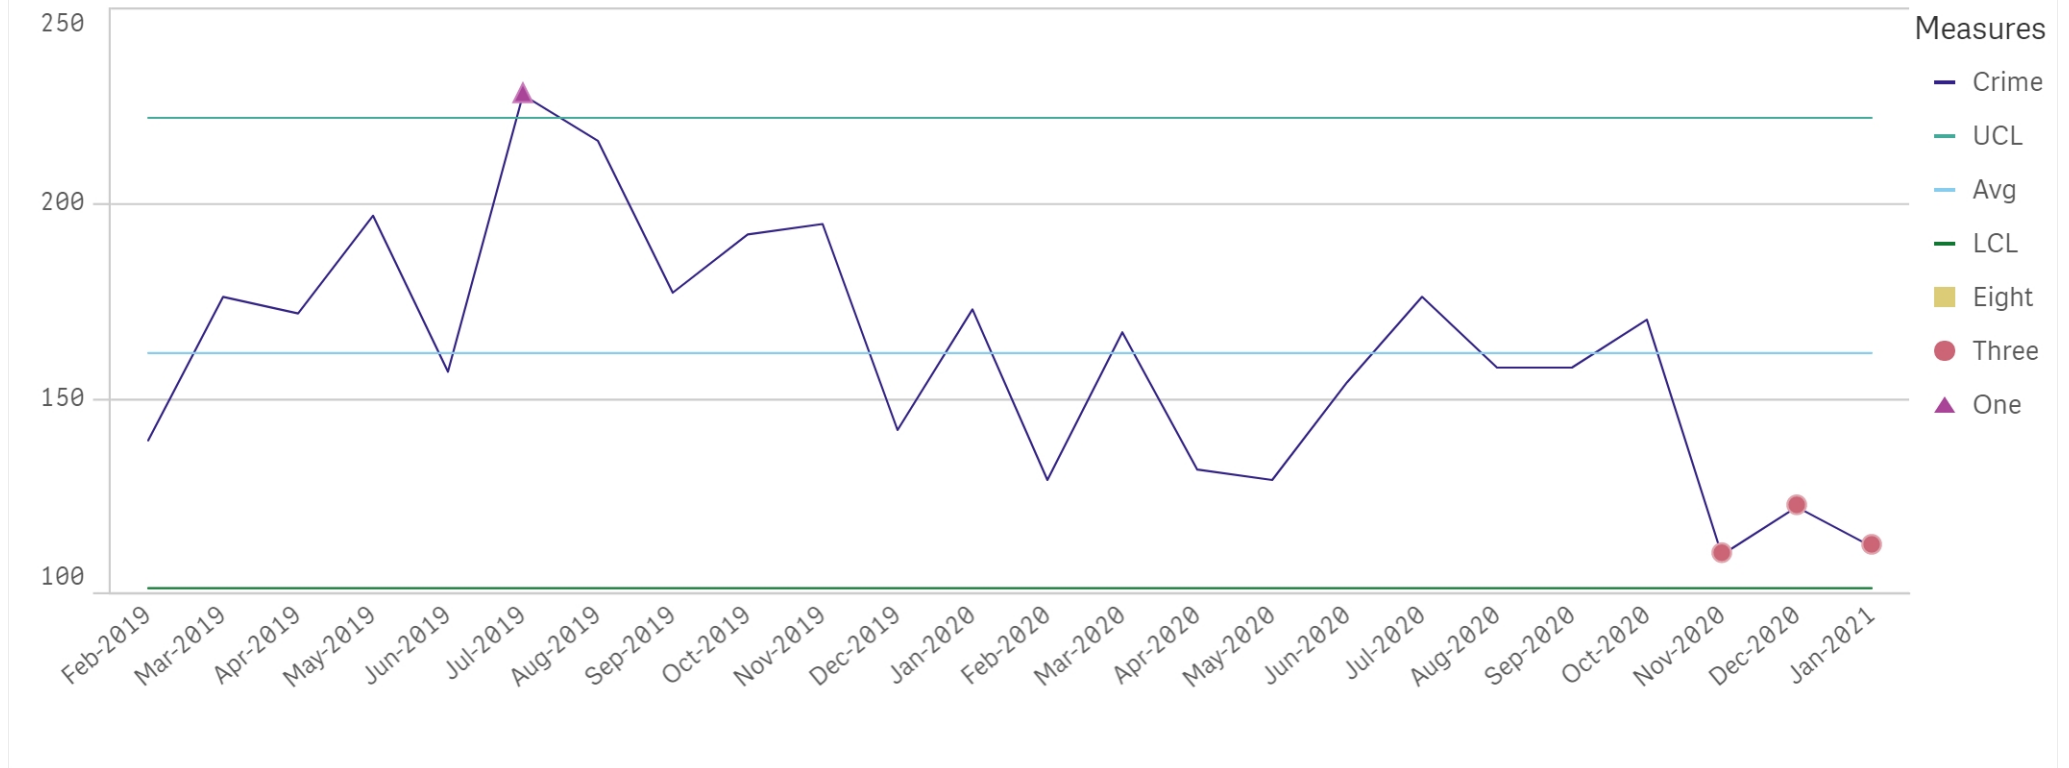

# Chippenham All Crime

24-month Crime Control Chart - Chippenham Town Centre, Chippenham Town North East, Chippenham Town South & Chippenham Town West ...

# Burglary offences

24-month Crime Control Chart - Chippenham Town Centre, Chippenham Town North East, Chippenham Town South & Chippenham Town West ...

# Drug offences

24-month Crime Control Chart - Chippenham Town Centre, Chippenham Town North East, Chippenham Town South & Chippenham Town West ...