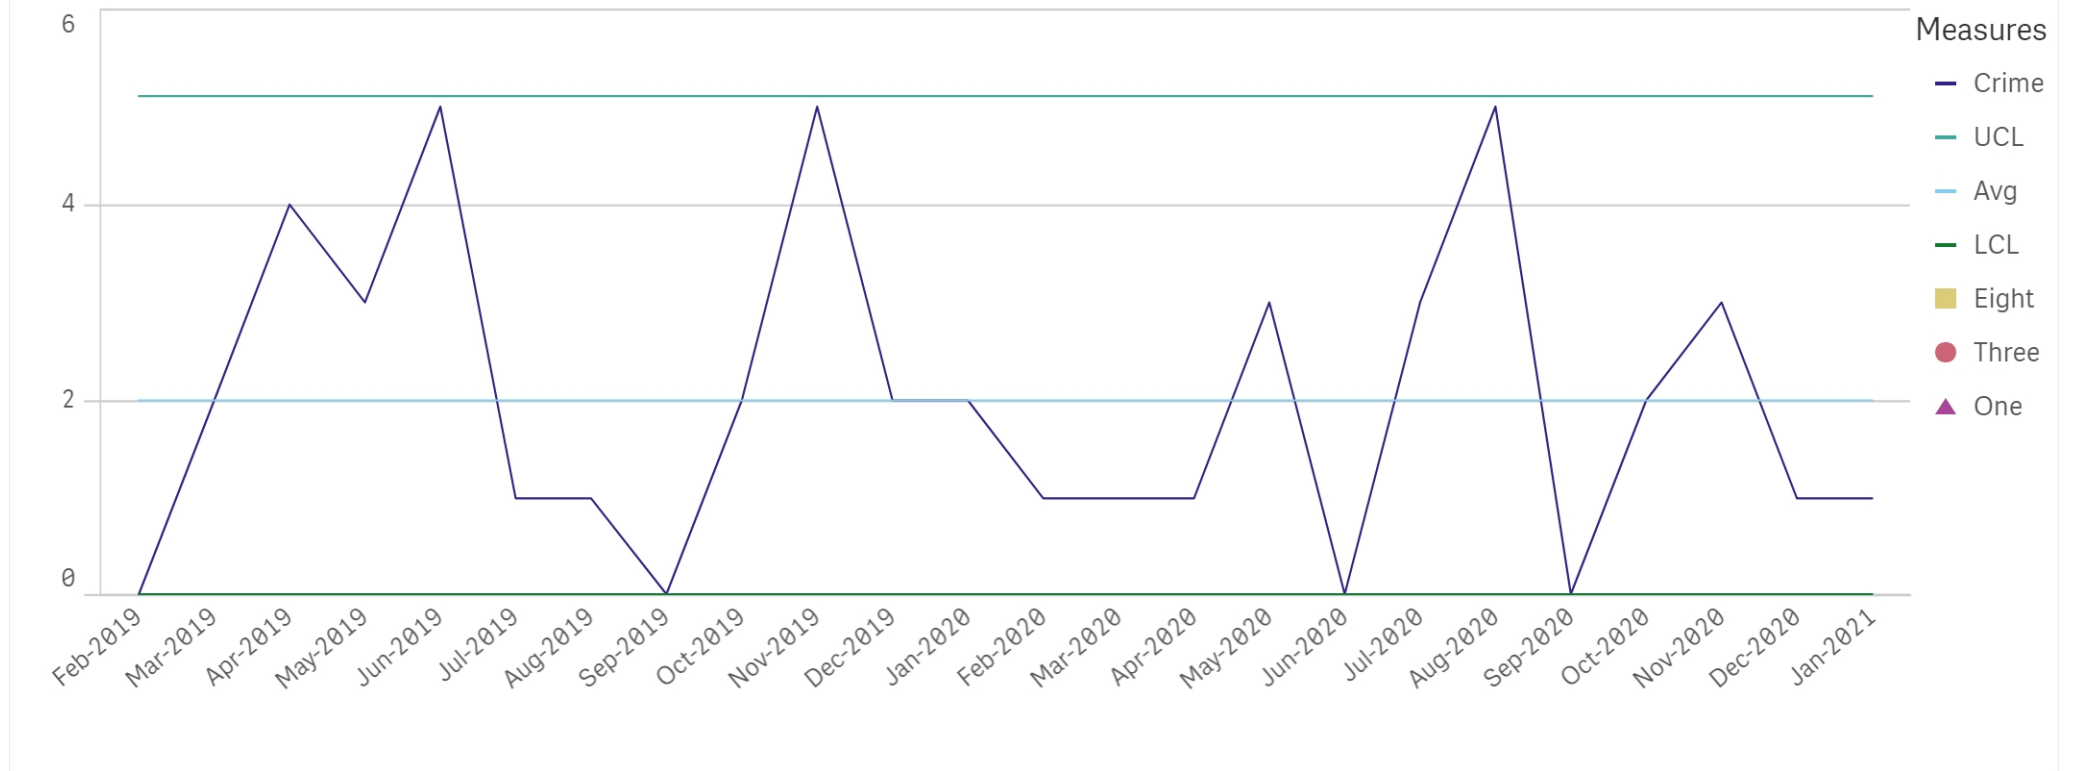

Possession of weapons

24-month Crime Control Chart - Chippenham Town Centre, Chippenham Town North East, Chippenham Town South & Chippenham Town West ...